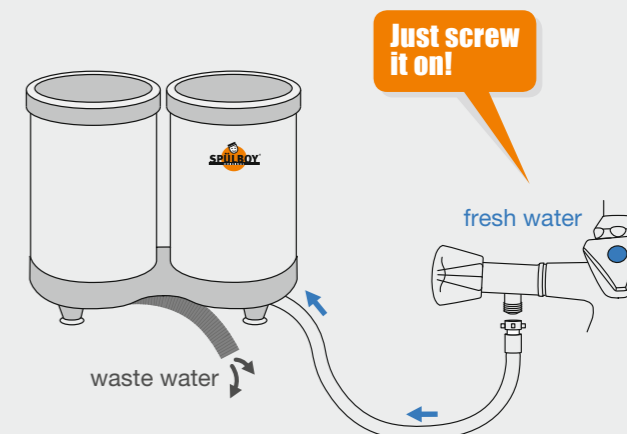

Always use the original!

Due to our biological degradable original SPÜLBOY® glass washing tablets, which are non-toxic, you can let your waste water be drained without any doubts.

- ✓ tested by independent institutes
- ✓ legally & officially impeccable